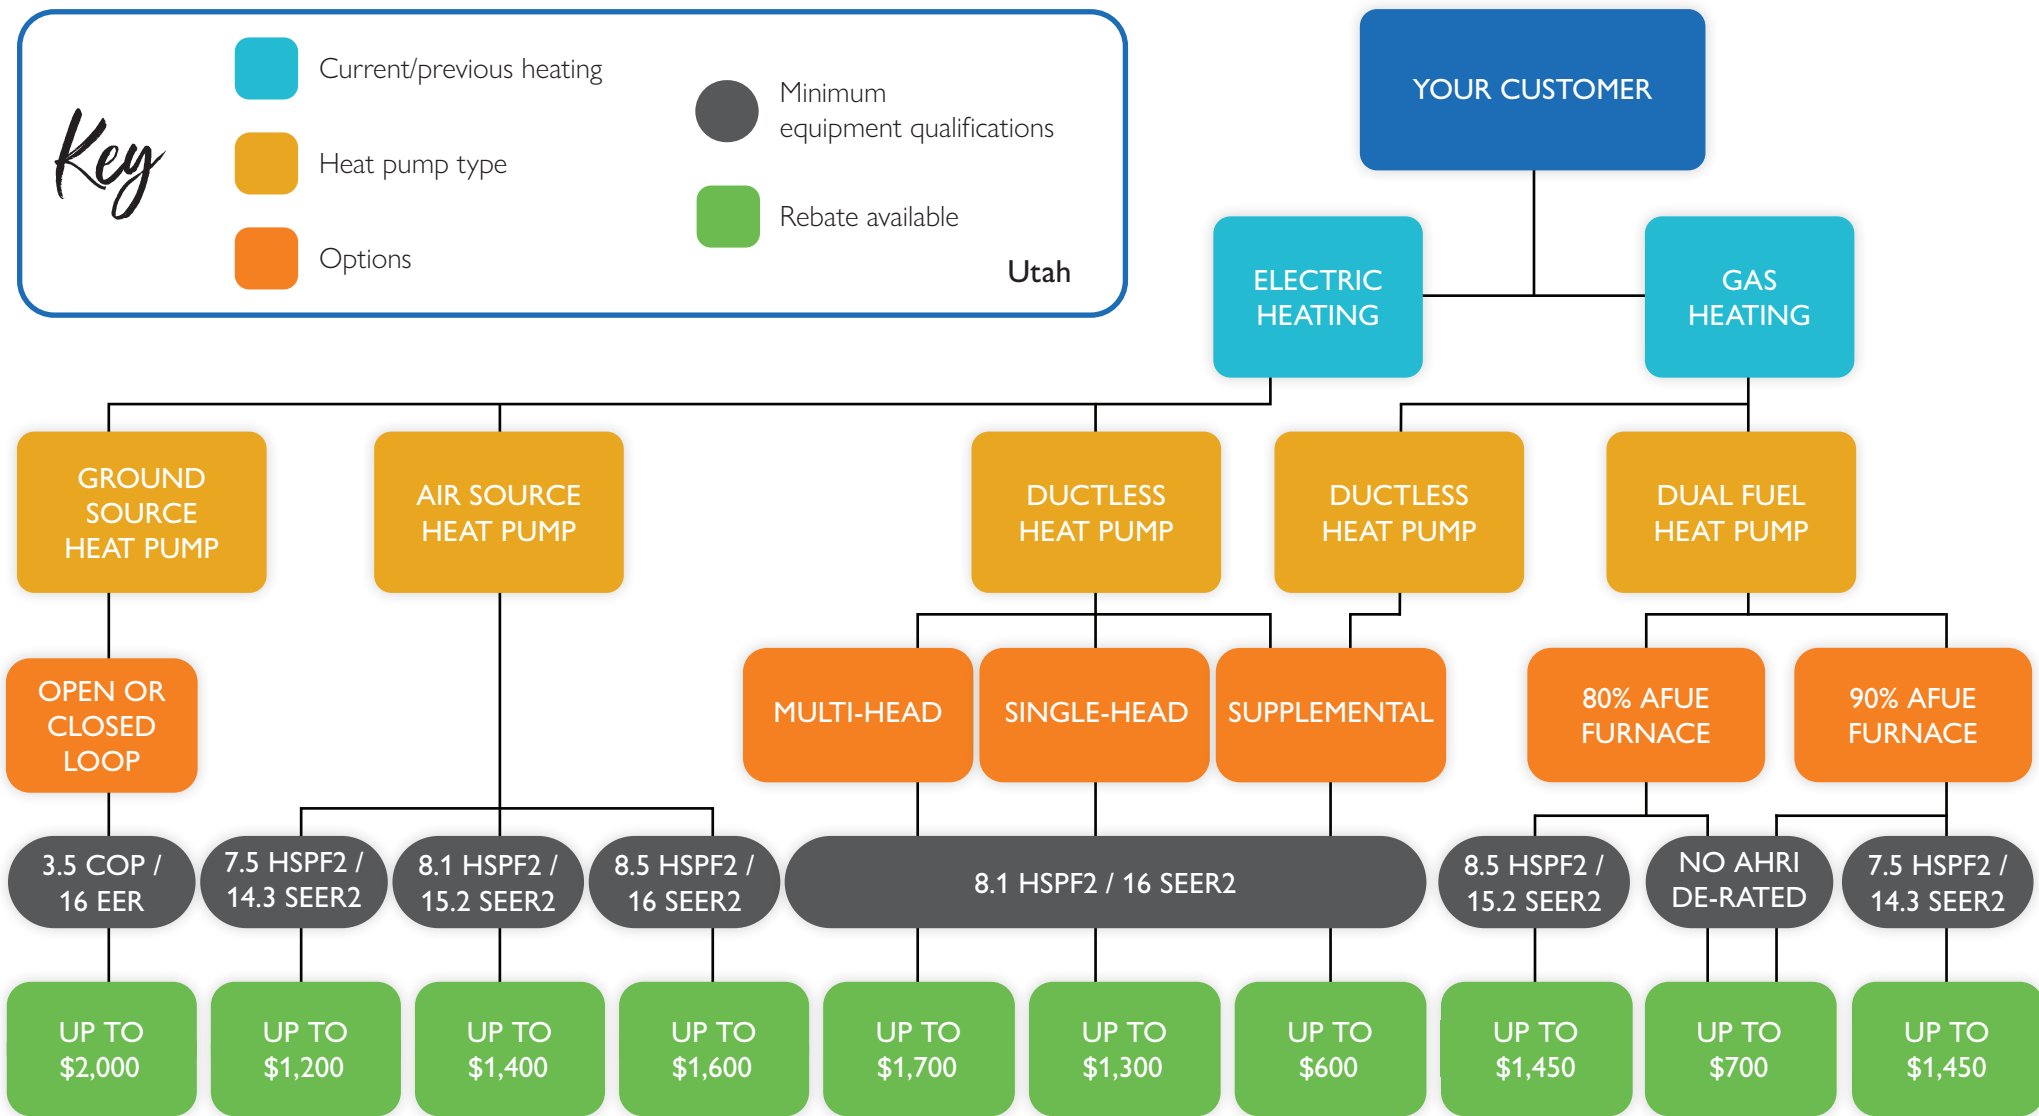

Choose THE RIGHT HEAT PUMP FOR YOUR CUSTOMER: FOR RESIDENTIAL USE

Key

- Current/previous heating
- Heat pump type
- Options
- Minimum equipment qualifications
- Rebate available

Utah

QUESTIONS?
Contact your Outreach Coordinator.